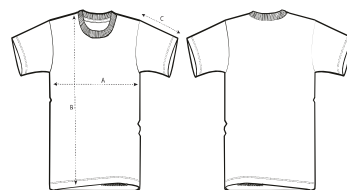

Größentabelle Damen

SIZES		XS	S	M	L	XL	XXL
A	Half Chest	45	48	51	54	57	61
B	Body Length	56.5	59.5	61.5	63.5	65.5	67.5
C	Sleeve Length	18	18.5	19	19.5	20	20.5

Größentabelle Unisex

SIZES		XXS	XS	S	M	L	XL	XXL	3XL	4XL	5XL
A	Half Chest	45.5	47.5	49.5	53.5	56.5	59.5	63.5	67.5	72.5	77.5
B	Body Length	62	65	69	73	75	77	79	81	83	84
C	Sleeve Length	20	21	22.5	24	24.5	25	25.5	26	26	26

*alle Angaben in cm