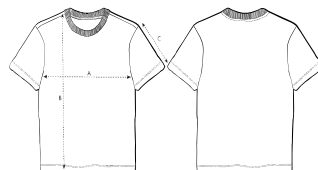

Größentabelle Damen

SIZES		XS	S	M	L	XL	XXL
A	Half Chest	45	48	51	54	57	61
B	Body Length	56.5	59.5	61.5	63.5	65.5	67.5
C	Sleeve Length	18	18.5	19	19.5	20	20.5

Größentabelle Unisex

SIZES		XXS	XS	S	M	L	XL	XXL	3XL	4XL	5XL
A	Half Chest	45.5	47.5	49.5	53.5	56.5	59.5	63.5	67.5	72.5	77.5
B	Body Length	62	65	69	73	75	77	79	81	83	84
C	Sleeve Length	20	21	22.5	24	24.5	25	25.5	26	26	26

*alle Angaben in cm